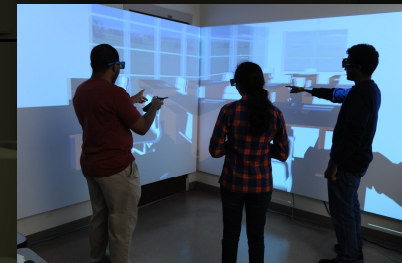

# VIRTUAL REALITY LABORATORY

Multi – User Subway and Airplane Environments for Evacuation Drills

Virtual Reality Headset & Cyber Glove

Corner Cave Virtual Reality System

World Viz 3D Wall Touch Pro

Dr. Sharad Sharma